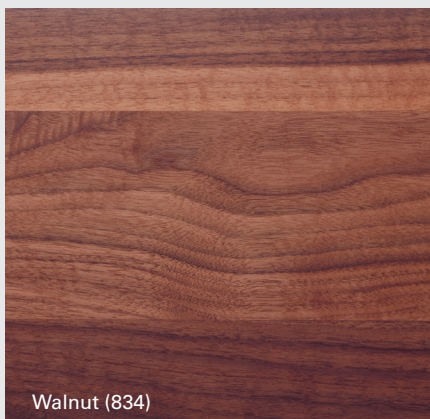

Above: design height 35 cm, headboard 4
with leather provided by the client, wood type beech heartwood
Right: design height 35 cm, headboard 1 smooth,
wood type ash heartwood

Facts

In our natural wooden beds we exclusively use wood from controlled, sustainable forestry initiatives. We source our wood from Switzerland whenever it is available in the required quality. Other wood types on request.