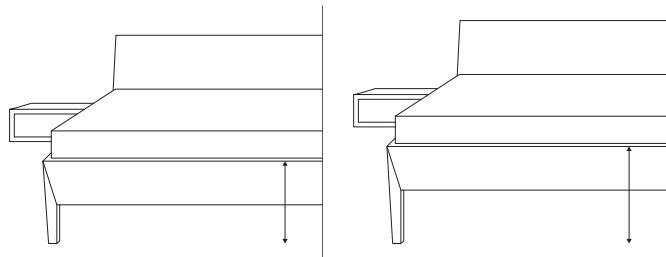

BED DIMENSIONS

cm	90	95	100	120	140	160	180	200
190	•	•	•	•	•	•	•	•
200	•	•	•	•	•	•	•	•
210	•	•	•	•	•	•	•	•

All the lengths and widths shown can be combined with one another. Other dimensions on request.

Bed sides: 18 cm high and 3 cm thick
 Overall length: Length of sleeping surface +6 cm
 Overall width: Width of sleeping surface +6 cm
 Installation heights*: 0 cm, +2,4 cm, +4,8 cm, +7,2 cm

*The support elbow for the system frame can be mounted on the sides of the bed at four different heights.

Frames with a width of 160 cm or more come with a centre beam and supporting foot.

DESIGN AND COMFORT HEIGHT

4010 Design height: 35 cm
 4012 Comfort height: 42 cm

HEAD AND FOOTBOARD

4020
Headboard 1
Smooth