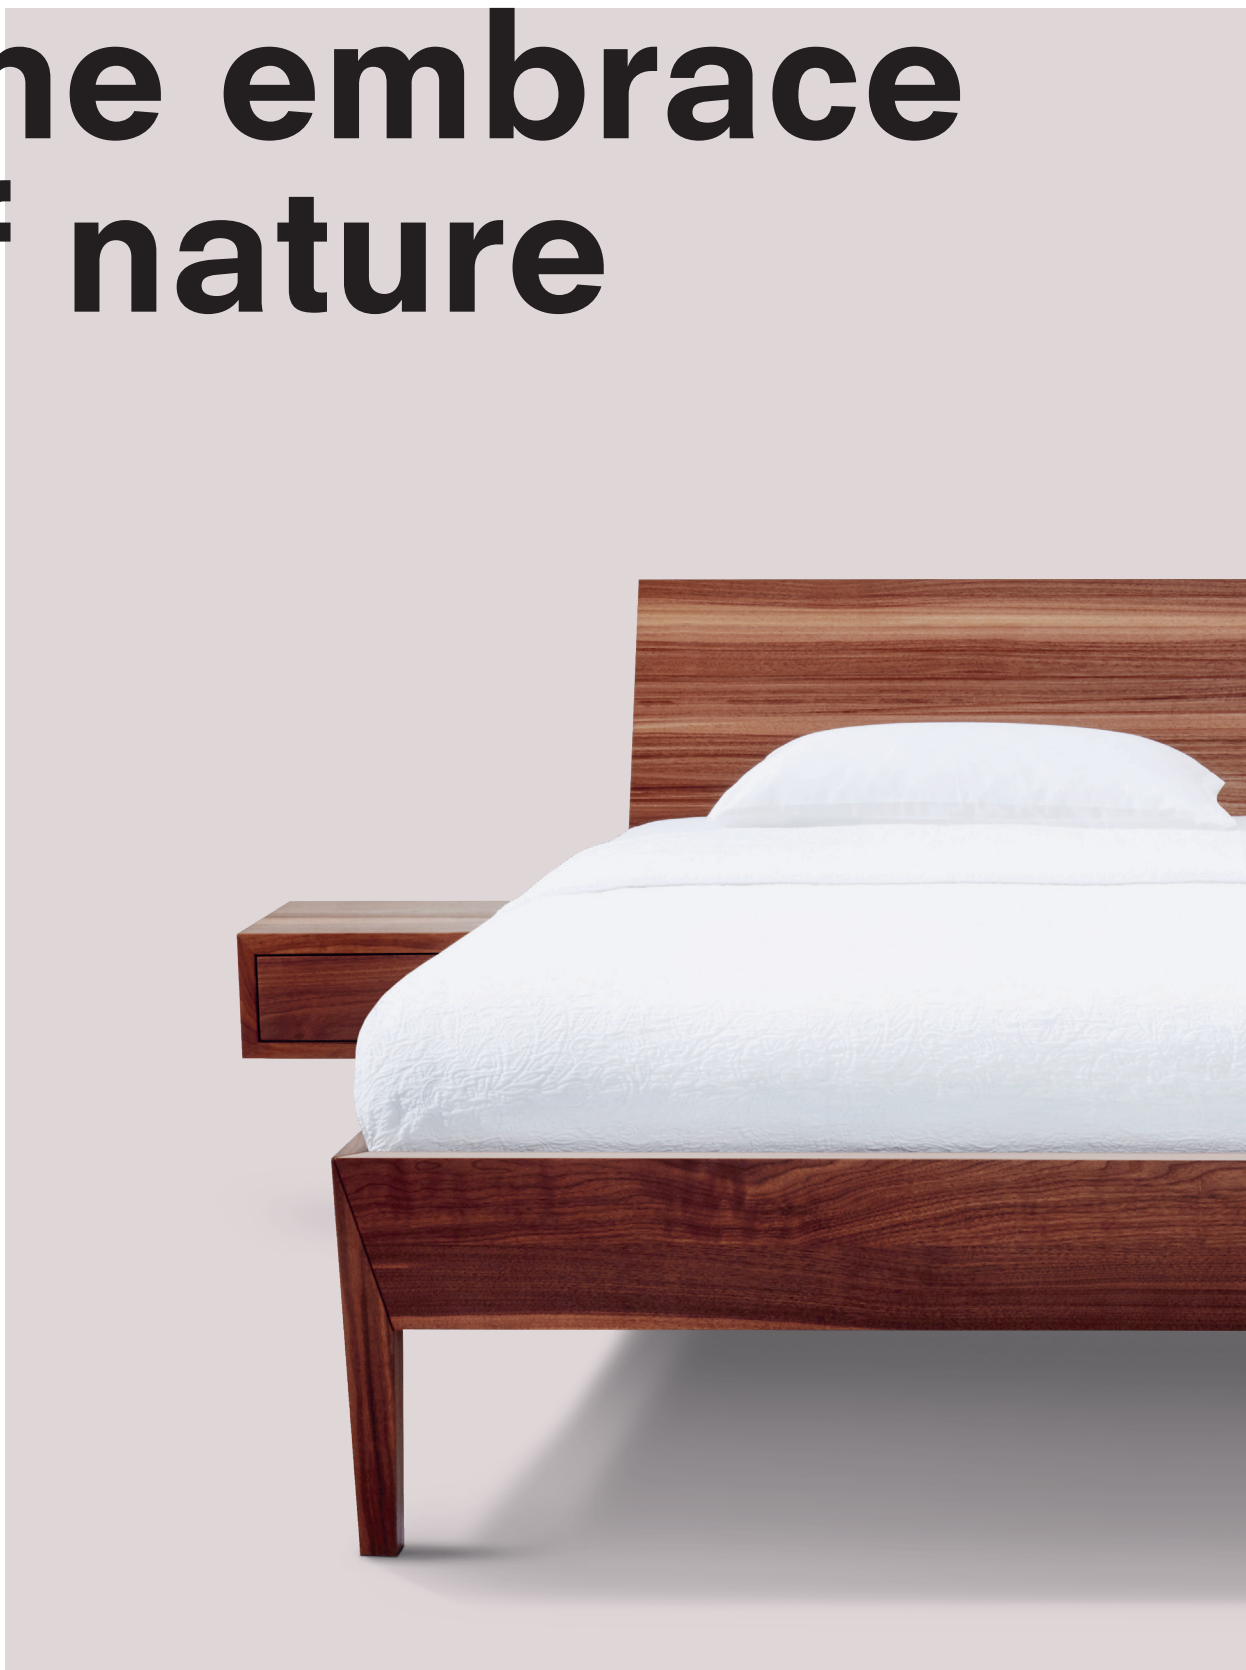

The embrace of nature

Comfort height 42 cm, headboard 3 irregular relief,
bedside table with drawer, wood type walnut