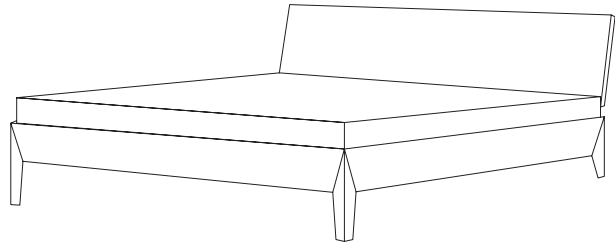

BED DIMENSIONS

cm	90	95	100	120	140	160	180	200
190	•	•	•	•	•	•	•	•
200	•	•	•	•	•	•	•	•
210	•	•	•	•	•	•	•	•

All the lengths and widths shown can be combined with one another. Other dimensions on request.

Bed sides: 18 cm high and 3 cm thick
Overall length: Length of sleeping surface +6 cm
Overall width: Width of sleeping surface +6 cm
Installation heights*: 0 cm, +2,4 cm, +4,8 cm, +7,2 cm

*The support elbow for the system frame can be mounted on the sides of the bed at four different heights.

Frames with a width of 160 cm or more come with a centre beam and supporting foot.