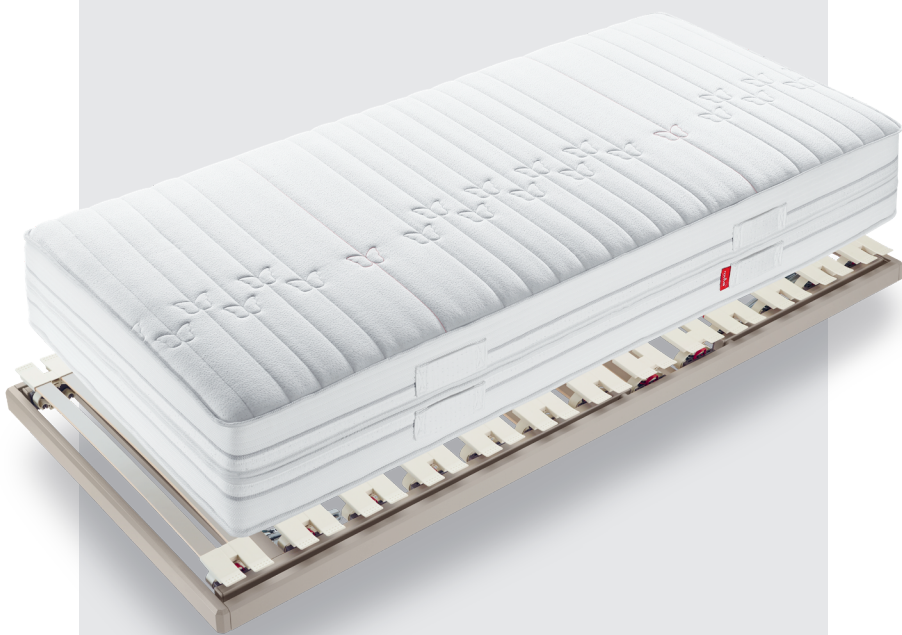

Your sleep system

We spend a third of our lives asleep. Sleep is essential to our well-being – it powers our creativity and allows us to tackle the challenges of the day. A restful and relaxing night's sleep is essential if you want to wake up feeling refreshed and full of energy for the day ahead. And a good night's sleep ultimately comes down to the bed. Or, to be more precise, the sleeping system – the combination of mattress, system frame and bed linen.

We can offer you a perfectly harmonised range of the very best mattresses, system frames, duvets and pillows to suit your every need. Look forward to a great night's sleep with rovia.

For more information, visit [roviva.ch](https://www.roviva.ch) or request our separate brochures for our sleep systems.