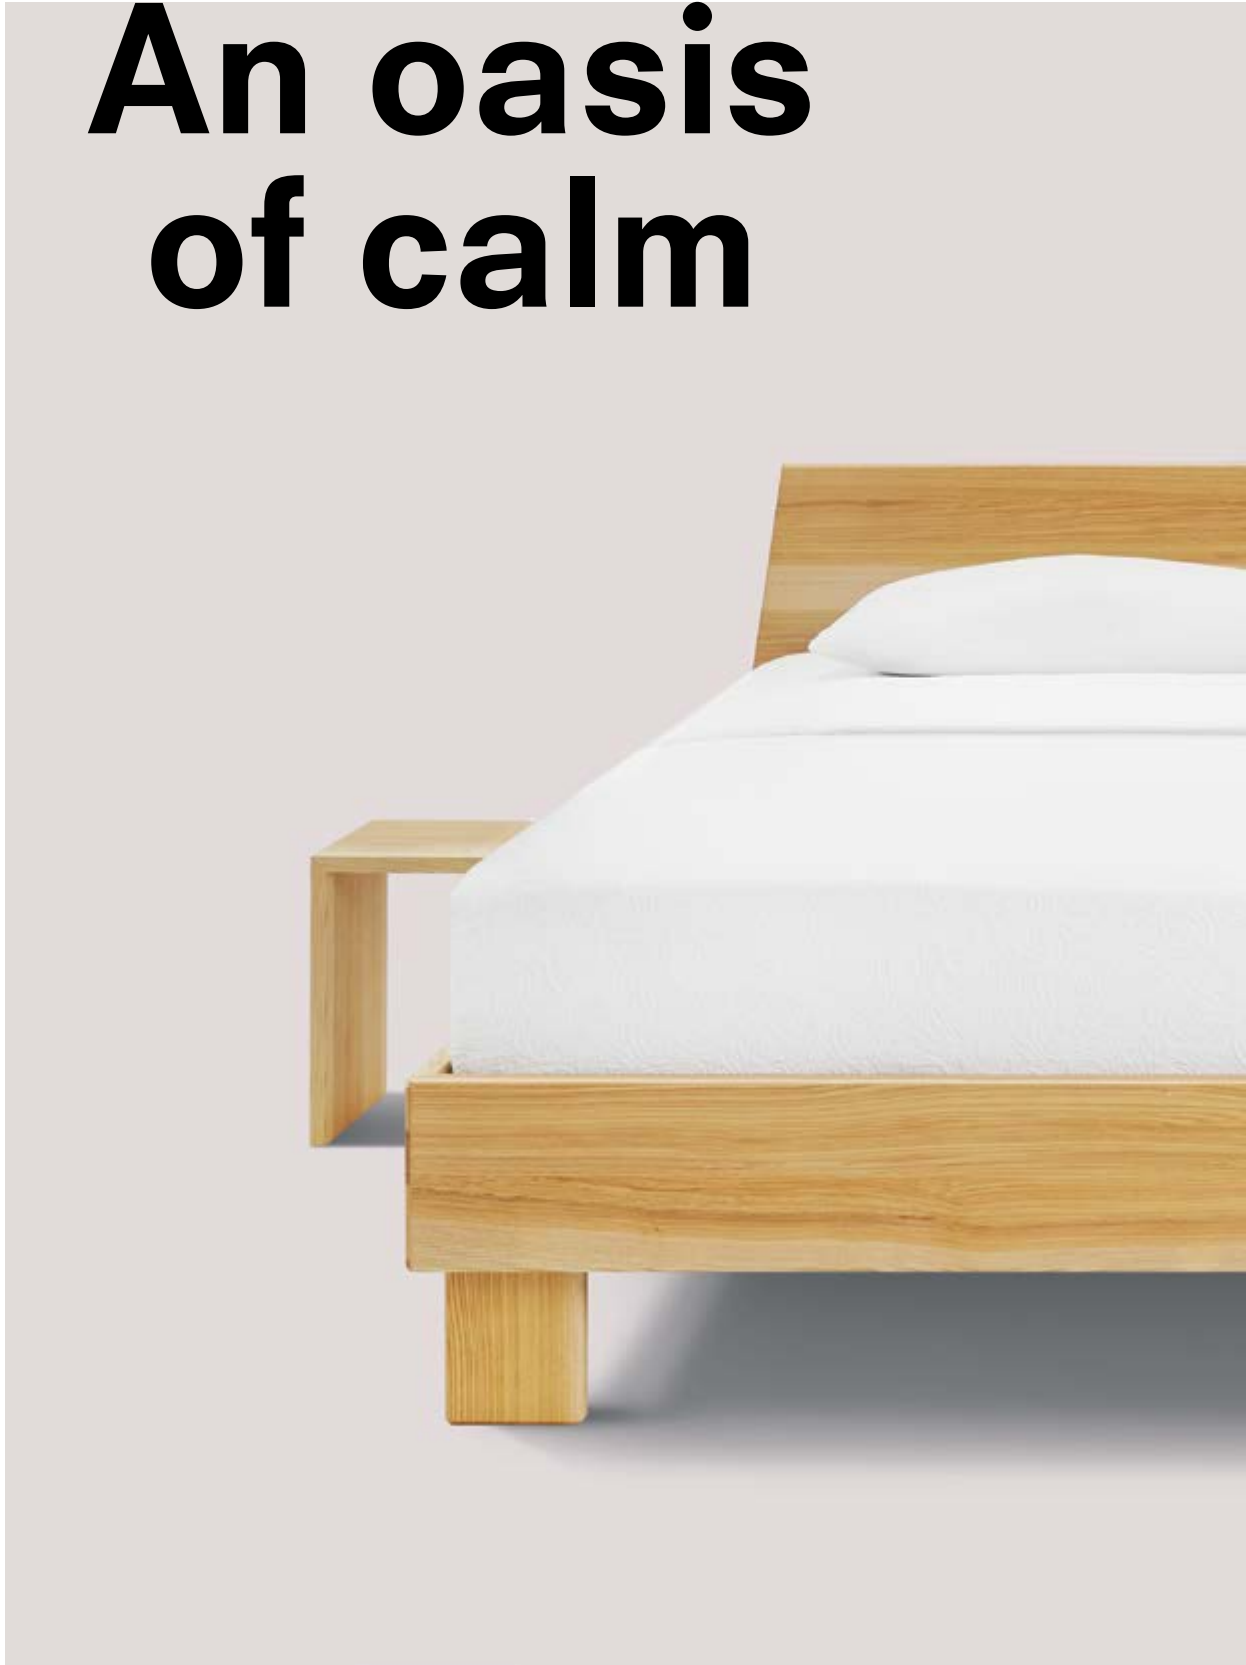

An oasis of calm

The bedroom is a place of restorative peace and deep relaxation. It is your own personal retreat, where you can be sure to sleep well. The aurelia artisan bed is carefully crafted by rovia to integrate harmoniously into your bedroom concept. When it comes to getting a good night's sleep, this bed is a star performer.

Bed with angled foot, design height 15 cm, headboard 1, bedside table for design height, wood type: ash heartwood

Bed with trapezoid bed foot, comfort height 20 cm, headboard 1, bedside table for comfort height, wood type: whitewashed oak