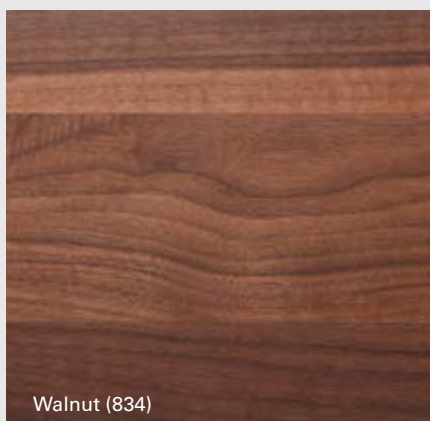

Facts

In our natural wooden beds we exclusively use wood from controlled, sustainable forestry initiatives. We source our wood from Switzerland whenever it is available in the required quality. Other wood types on request.

BED DIMENSIONS

cm	90	95	100	120	140	160	180	200
190	•	•	•	•	•	•	•	•
200	•	•	•	•	•	•	•	•
210	•	•	•	•	•	•	•	•

All the lengths and widths shown can be combined with one another. Other dimensions on request.

DESIGN AND COMFORT HEIGHT